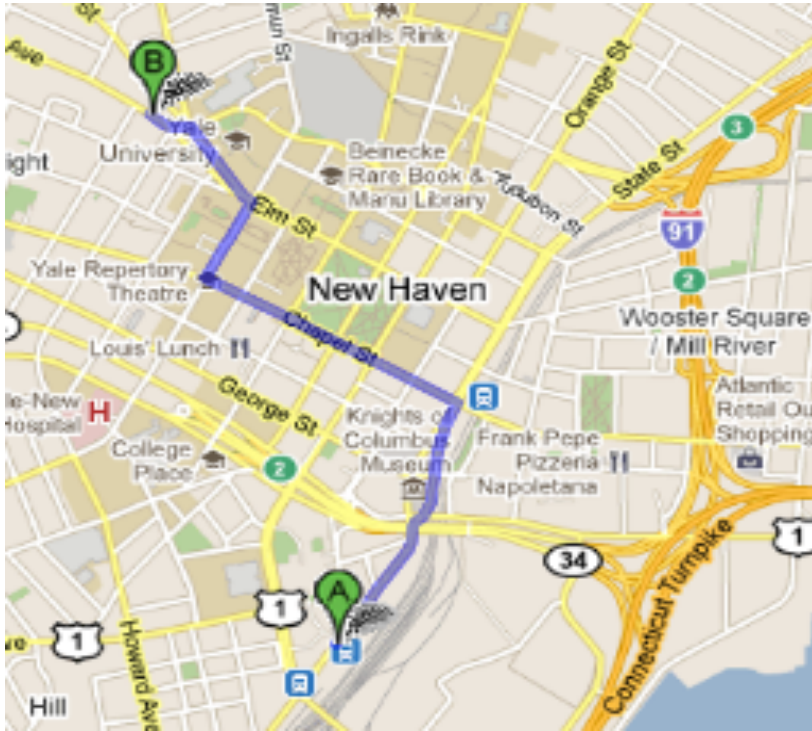

By Train

Metro-North commuter trains run every hour from New York to New Haven's Union Station. Train service is also available from Hartford, Boston, Philadelphia, Washington, DC and other points in the northeast.

Tweed New Haven Airport is 20 minutes away - 12.06 miles away

Bradley International Airport (near Hartford, Connecticut) is 50 minutes away - 45 miles

Kennedy International and LaGuardia Airports in New York are about 1 hour and 30 minutes away.- 80 miles

Reservations and Information

1-800-472-LIMO (5466) or (203) 974-4700

Prime Time Shuttle of Connecticut

(JFK, LaGuardia, Newark, White Plains, Bradley Airports)

<http://www.primetimeshuttle.com/>

(800) 377-8745 or 1-888-RED VANS

LOCAL TRANSPORTATION

Metro Taxi in New Haven

(24 hours) (203) 777-7777

Directions to and from Hotel

From: New Haven Train Station

To: Courtyard New Haven at Yale

From: Courtyard New Haven at Yale

To: Yale School of Forestry & Environmental Studies