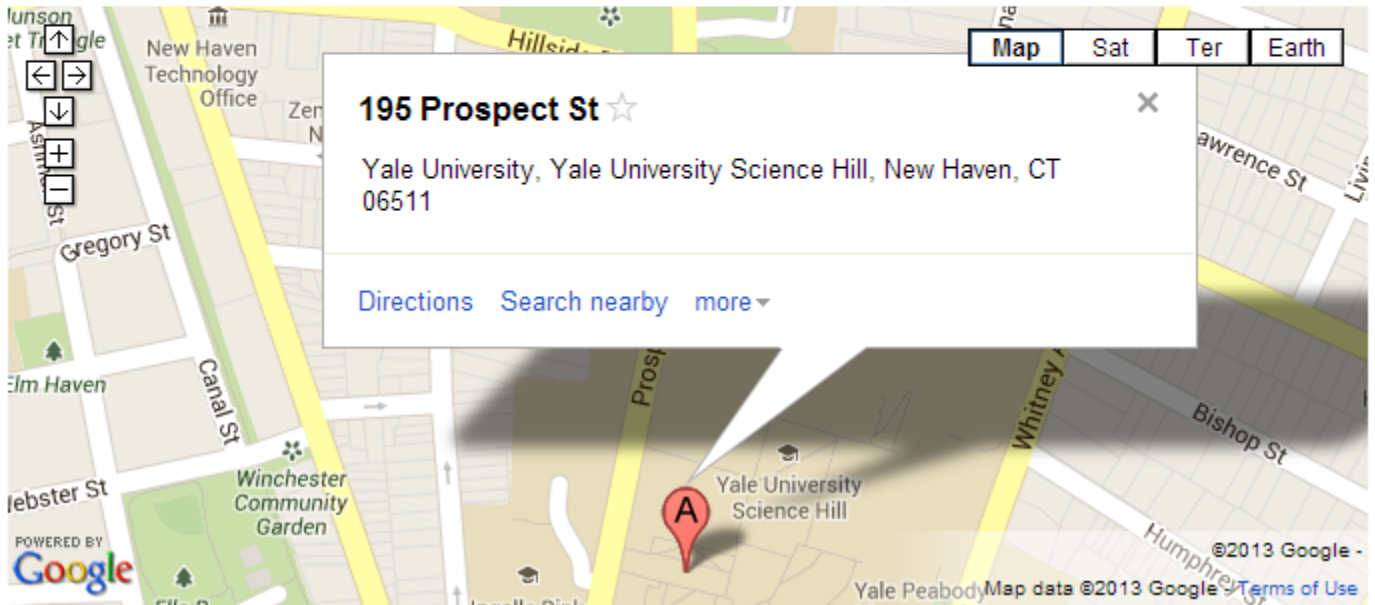

General Information

VENUE

The conference will be held on the **3rd floor of Kroon Hall (195 Prospect St.)** at the Yale School of Forestry & Environmental Studies in New Haven, Connecticut.

Map

From I-91, North or South

Take Exit 3 (Trumbull Street). Stay in middle lane, and continue straight onto Trumbull Street to the fifth traffic light. Turn right onto Prospect Street, and continue straight through the first traffic light (Sachem Street). **Kroon Hall** (195 Prospect Street)

is the second building on the righthand side of the street, and **Sage Hall** (205 Prospect Street) sits directly

From I-95, North or South

Connect to I-91 North in New Haven, take Exit 3 (Trumbull Street) then follow the directions given for I-91.

There is a taxi stand in front of the New Haven station, and it would be less than a 10 minute ride to campus.

ACCOMMODATIONS AND TRAVEL

HOTEL ACCOMODATIONS

Courtyard New Haven at Yale

30 Whalley Ave., New Haven, CT